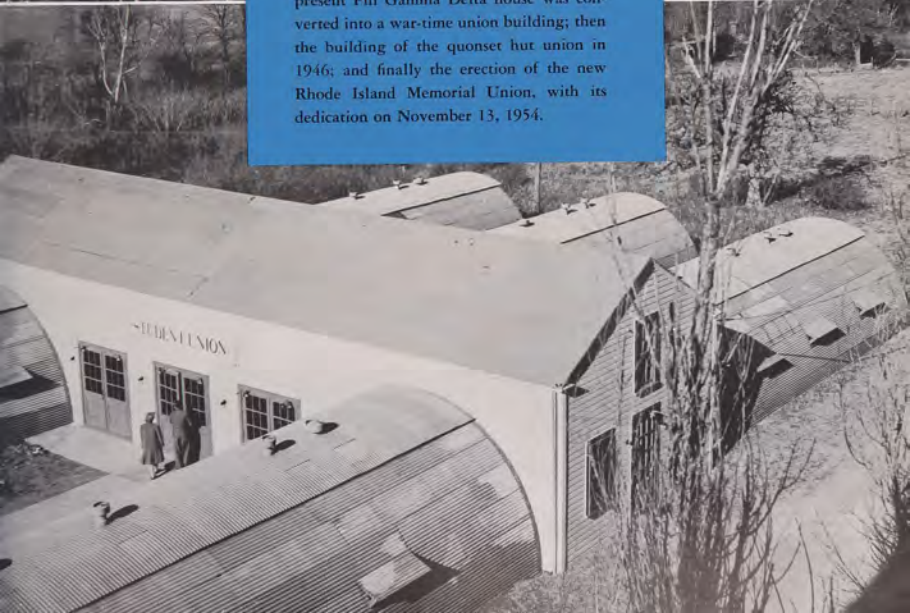

THE UNION STORY

The following few pages are dedicated to a progressive pictorial history of our Student Union — starting in 1943 when the present Phi Gamma Delta house was converted into a war-time union building; then the building of the quonset hut union in 1946; and finally the erection of the new Rhode Island Memorial Union, with its dedication on November 13, 1954.

This was a luxury . . . then!
The wheels of progress begin to roll . . .

This was the big moment . . . construction had started!
We dedicate this building in fond memory of . . .

Some people say it's better than the old one . . .
This is a luxury . . . now!

An evening class in Union 34.

Carol and Edna were two girls that registered, but didn't stay around for Freshman Week.