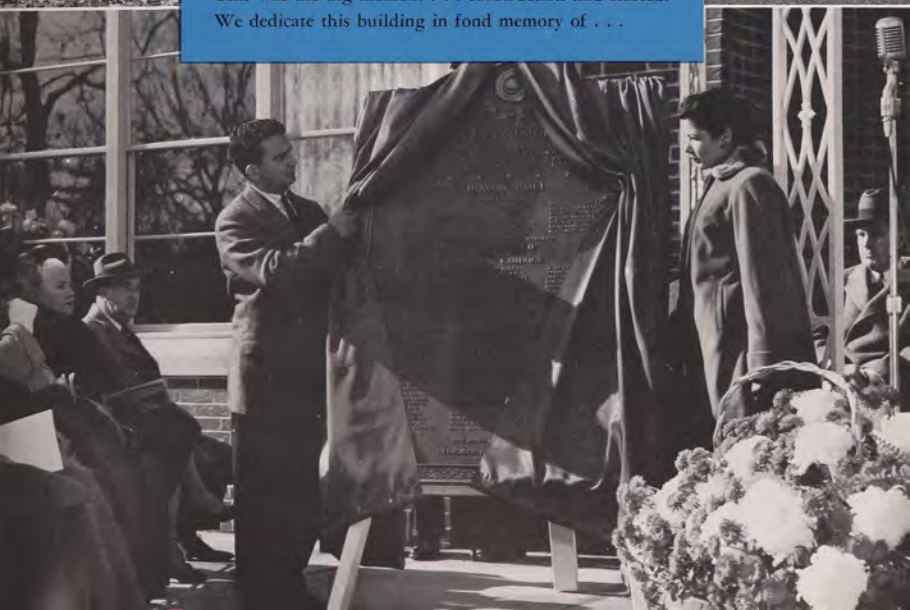

This was the big moment . . . construction had started!
We dedicate this building in fond memory of . . .